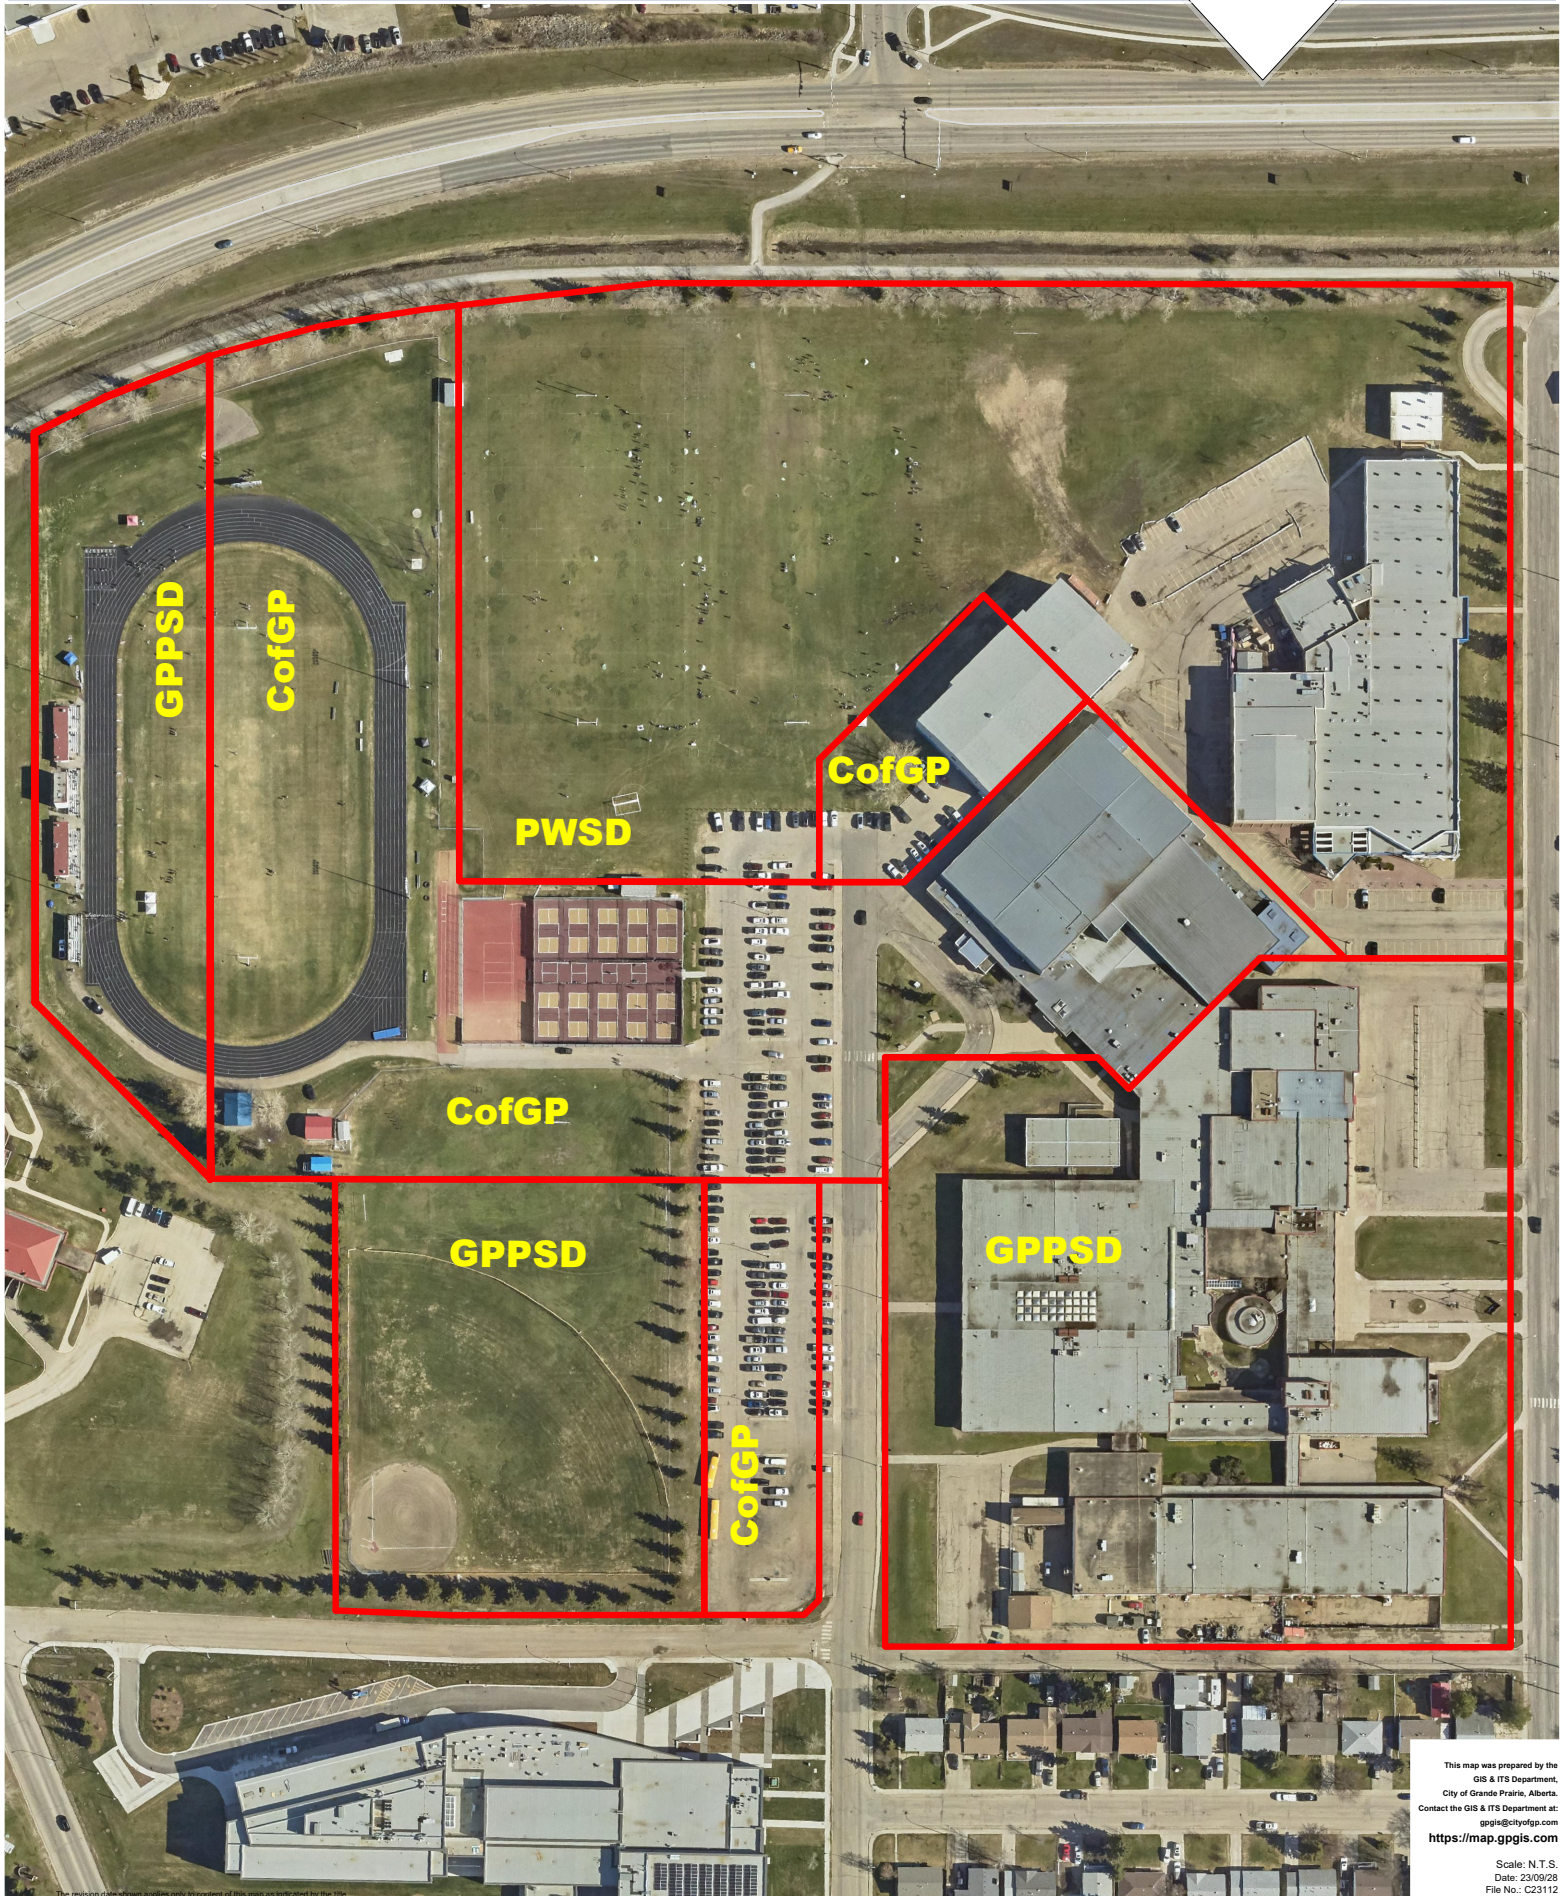

Avondale Site Land Ownership

Scale: N.T.S.
Date: 23/09/28
File No.: C23112